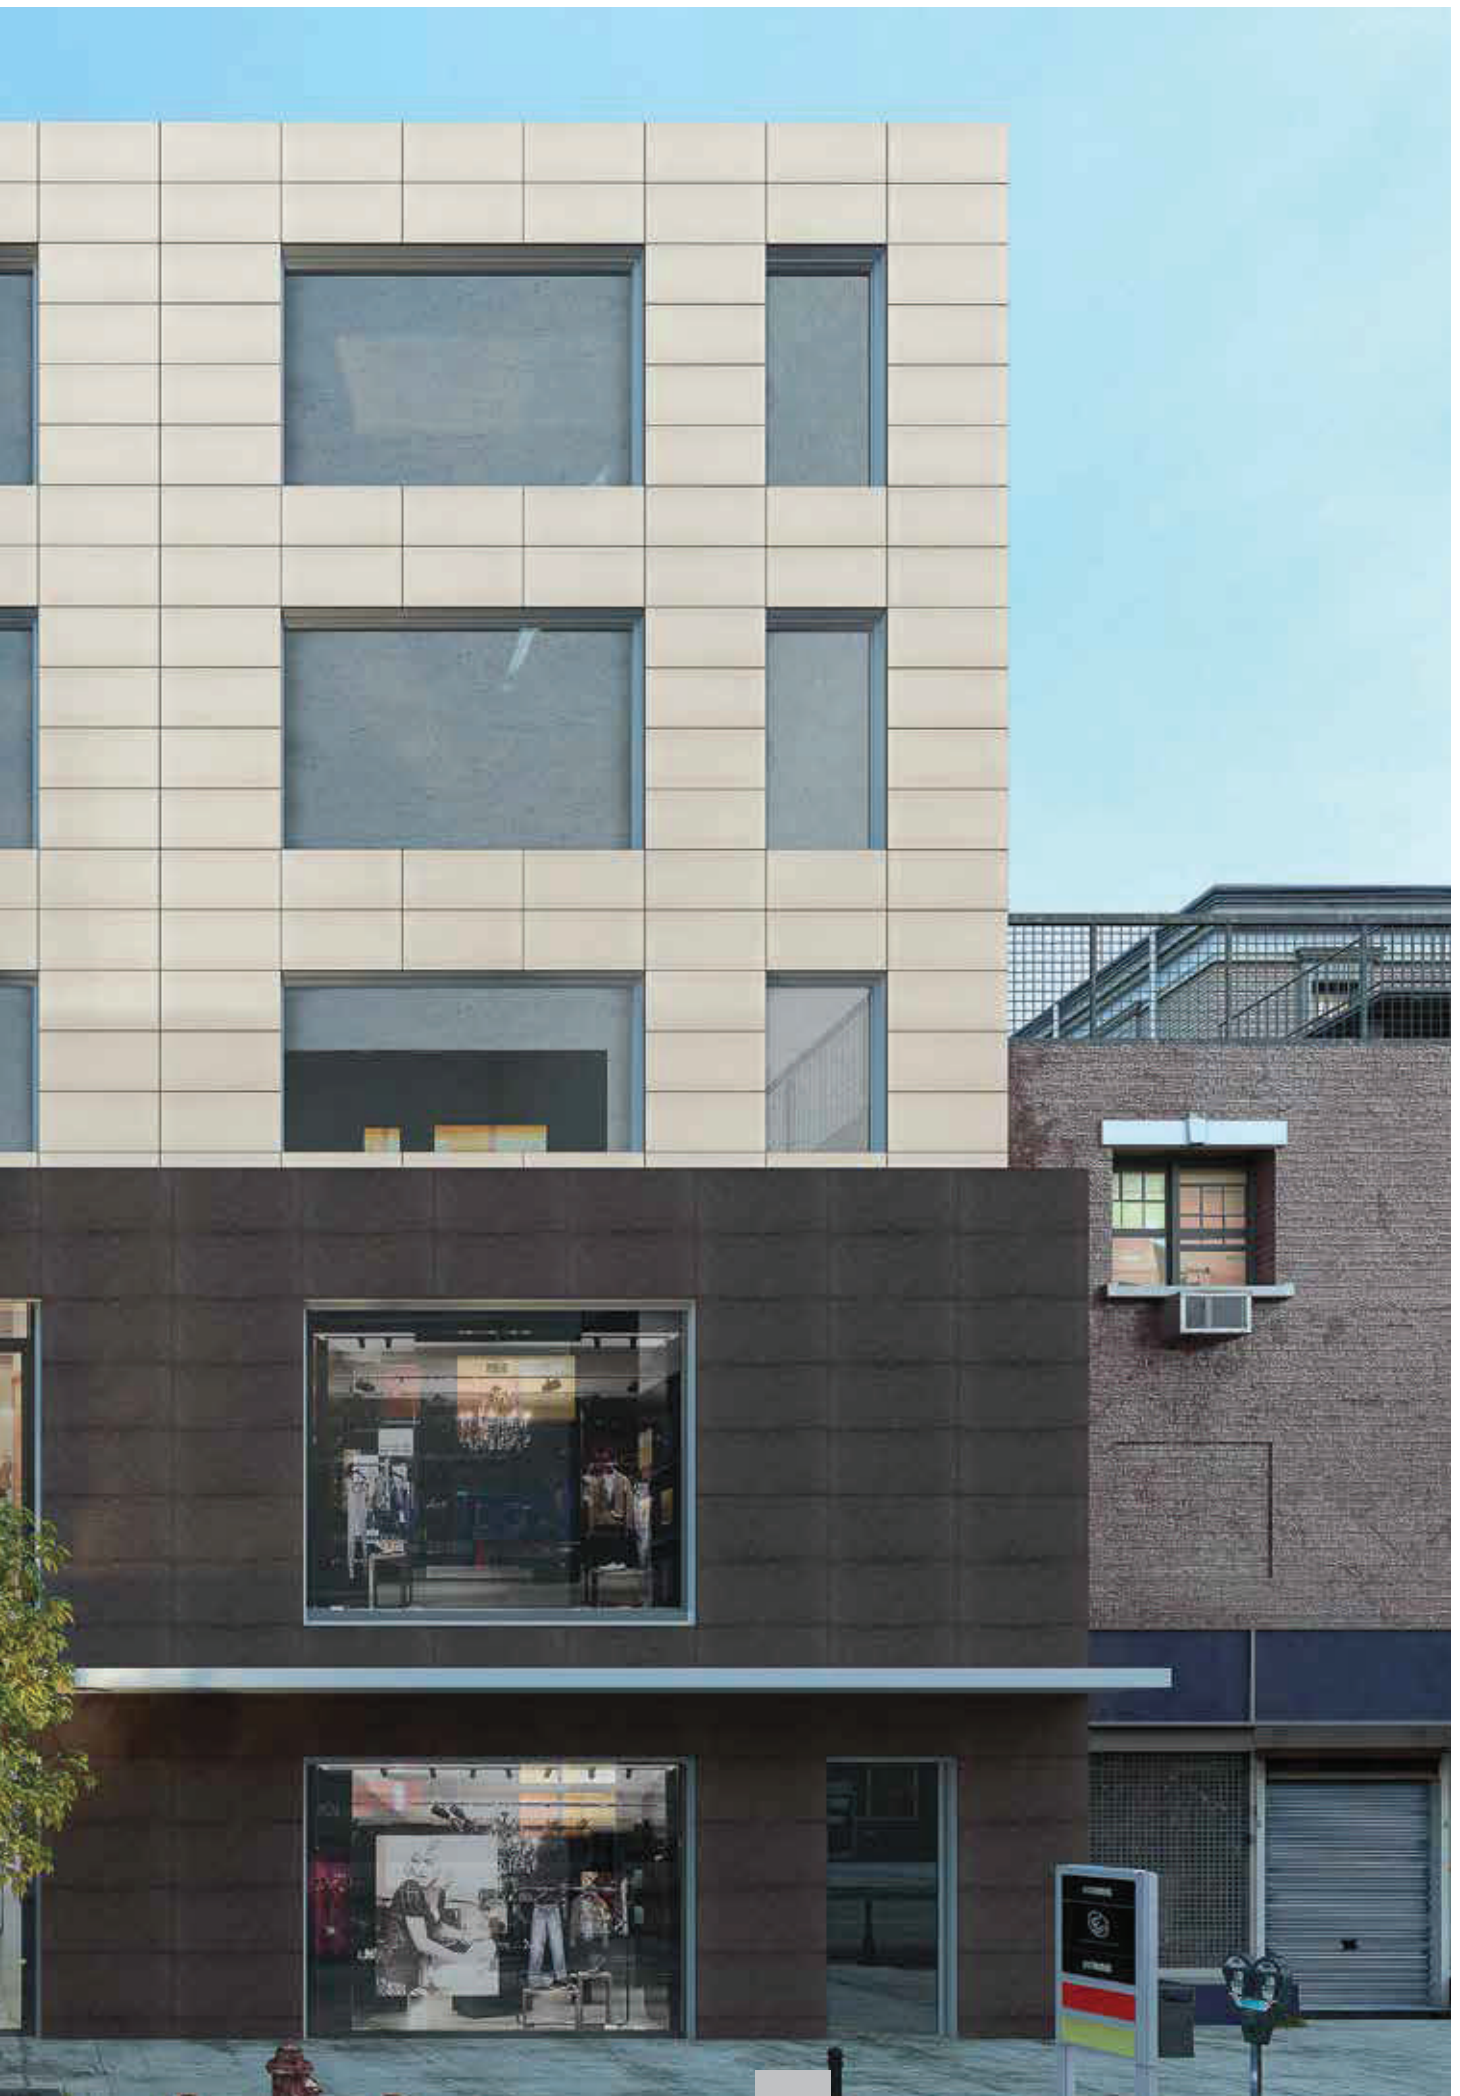

riverstone

riverstone

Mat | Matt | R10

Renk: | **Color:**
Beyaz | White
Kenar: | **Edge:**
Rektifiyeli | Rectified

Renk: | **Color:**
Fildişi | Ivory
Kenar: | **Edge:**
Rektifiyeli | Rectified

riverstone

Mat | Matt | R10

Renk: | **Color:**
Gri | Grey
Kenar: | **Edge:**
Rektifiyeli | Rectified

Renk: | **Color:**
Kahve | Brown
Kenar: | **Edge:**
Rektifiyeli | Rectified

riverstone

Mat | Matt | R10

Renk: | **Color:**
Moka | Mocha
Kenar: | **Edge:**
Rektifiyeli | Rectified

Renk: | **Color:**
Siyah | Black
Kenar: | **Edge:**
Rektifiyeli | Rectified

60x120 cm
24"x48"

riverstone

Çam Hotel - Kızılcahamam

EBAT SIZE cm inch	NET EBAT WORKING SIZE mm	KALINLIK THICKNESS mm	KALINLIK THICKNESS inch	TİP TYPE	ADET KUTU PCS. BOX	m ² KUTU m ² BOX	KUTU PALET BOX PALLET	m ² PALET m ² PALLET	kg PALET kg PALLET
60x120 24"x48"	600x1200	10.0	0,39"	MAT MATT	2	1.44	22	31.68	776.5