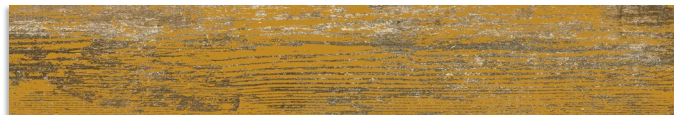

14,4x89,3 cm. 5.7x35.2 inches

BUNKER

Faro-R Ceniza  
G.193

Faro-R Tierra  
G.193

Yugo-R Cielo  
G.193

Yugo-R Mar  
G.193

Yugo-R Volcán  
G.193

Yugo-R Albero  
G.193